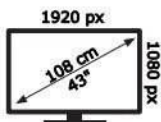

ORAVA

LT-Andr43 A01

42 kWh/1000h

42 kWh/1000h

2019/2013